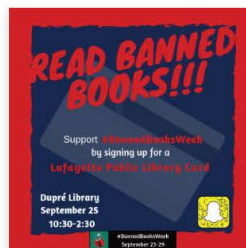

2018

2017

BANNED BOOKS WEEK
SEPTEMBER 24-30

WORDS HAVE POWER!
#BannedBooksWeek

Sign up for a free
Lafayette Public Library card!!!
(Catch Card or government issued ID required)
Dugre Library @ Tuesday, September 28, @ 12:30 pm