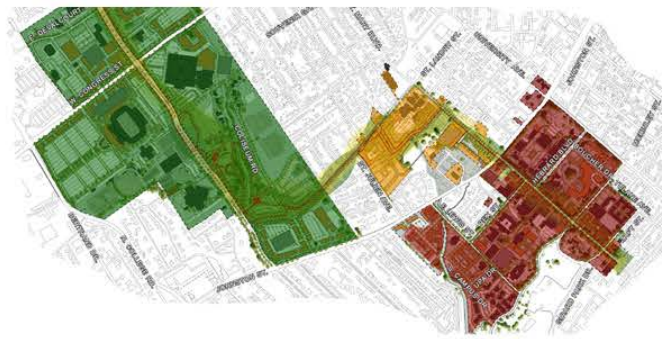

- Master Plan ▾
- » University Commons Development
- Strategic Plan ▶

Home » Strategies & Plans

Master Plan

A comprehensive plan arose in the spring of 2013 from a vision to improve the University of Louisiana at Lafayette's environment and make it one of the most comfortable and inspiring academic institutions in America. The University undertook the task of developing a master plan, which is intended to guide the physical growth of the campus into the 2030s.

Initial Process

The process, at its core, was informed by high-level assessments surrounding academic space needs as well as market demand-side analysis.

The Master Plan is the result of a yearlong public participatory effort involving long hours, linking the input of hundreds of stakeholders, including UL Lafayette students, administrators, faculty and staff, Lafayette Consolidated Government directors, and neighborhood organizations. The process was led by Architects Southwest, which incorporated guidance from national experts for respective parts of the plan.

The plan is intended to successfully weave three incongruent adjacent landmasses – the Main Campus, the St. Landry Corridor, and University Common – into one cohesive University District, through an articulation of uses, patterns, transportation idioms and environmental sensitivity.