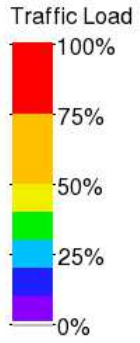

Created: Aug 02 2018 13:51:03
Oldest Data: Aug 02 2018 13:45:00
Newest Data: Aug 02 2018 13:45:00

Parker Zone Traffic Flow