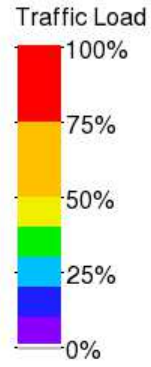

[View Last 24 Hours](#)

[View Last 3](#)

ISP Traffic Flow - Last 7 Days

Network Map created with [PHP Network Weathermap v0.98](#)

Created: Aug 02 2018 13:55:04
Oldest Data: Aug 02 2018 13:50:00
Newest Data: Aug 02 2018 13:50:00