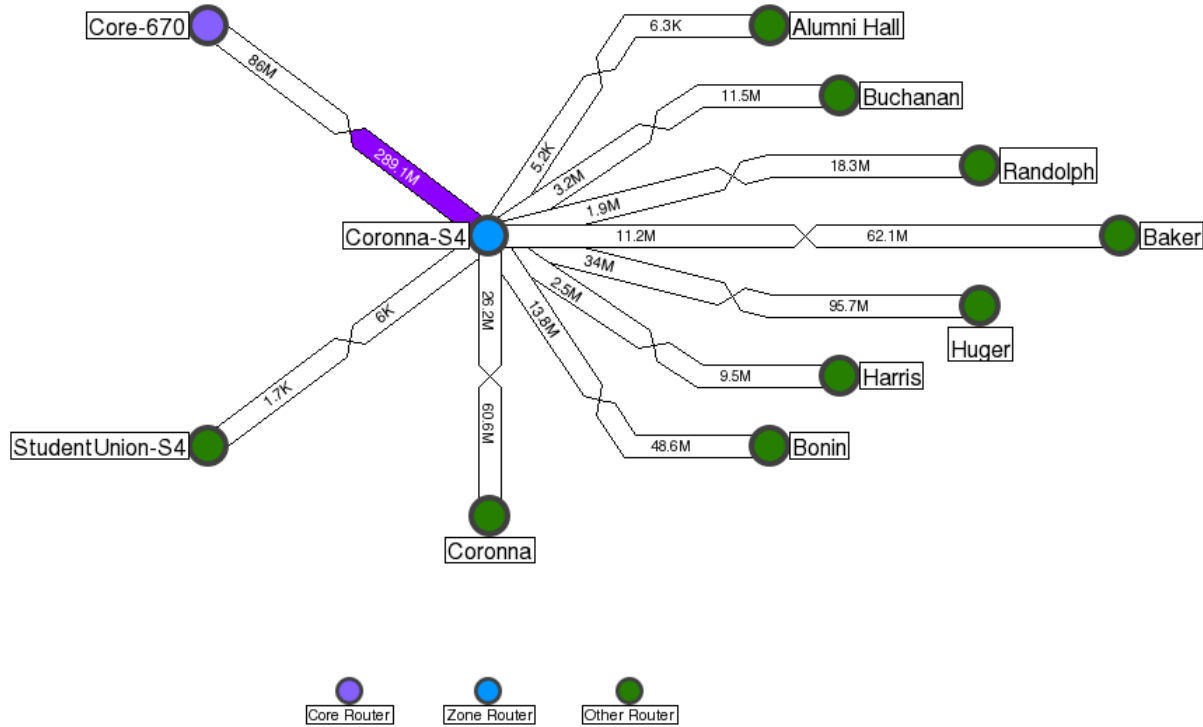

Burke Zone Traffic Flow

Network Map created with [PHP Network Weathermap v0.98](#)

Created: Aug 02 2018 13:50:05
Oldest Data: Aug 02 2018 13:45:00
Newest Data: Aug 02 2018 13:45:00

Conference Center Zone Traffic Flow

Network Map created with [PHP Network Weathermap v0.98](#)

Created: Aug 02 2018 13:48:05
Oldest Data: Aug 02 2018 13:40:00
Newest Data: Aug 02 2018 13:45:00

Coronna Zone Traffic Flow

Network Map created with [PHP Network Weathermap v0.98](#)

Created: Aug 02 2018 13:43:c
Oldest Data: Aug 02 2018 13:35:c
Newest Data: Aug 02 2018 13:40:c

Roundhouse Traffic Flow

Network Map created with [PHP Network Weathermap v0.98](#)

UNIVERSITY of LOUISIANA LAFAYETTE

[View Last 24 Hours](#)

[View Last 3](#)

ISP Traffic Flow - Last 7 Days

Network Map created with [PHP Network Weathermap v0.98](#)

Created: Aug 02 2018 13:55:04
Oldest Data: Aug 02 2018 13:50:00
Newest Data: Aug 02 2018 13:50:00