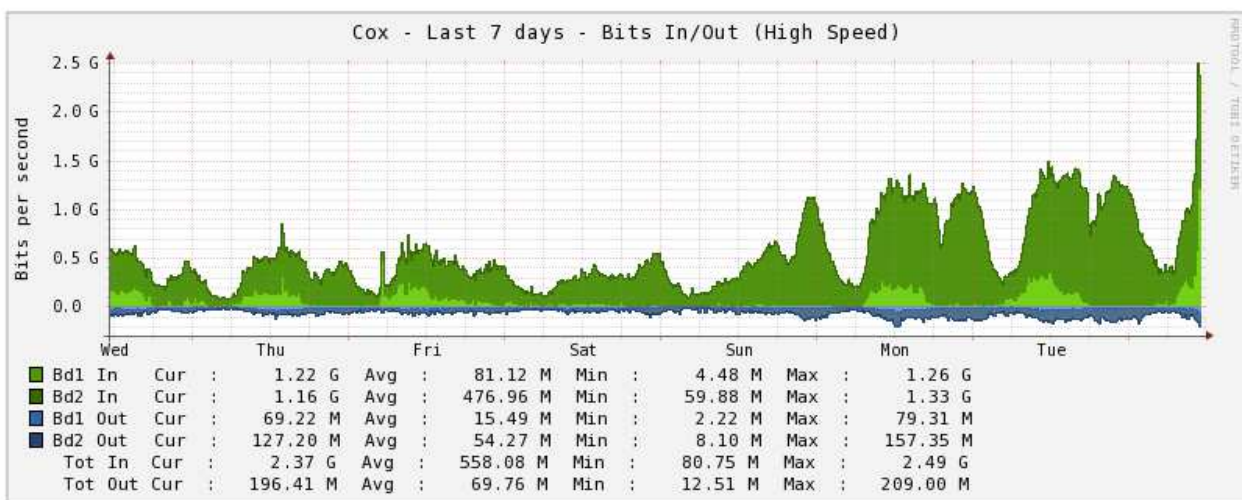

Network Map created with [PHP Network Weathermap v0.98](#)

Created: Aug 02 2018 13:48:05
Oldest Data: Aug 02 2018 13:40:00
Newest Data: Aug 02 2018 13:45:00

Coronna Zone Traffic Flow

Network Map created with [PHP Network Weathermap v0.98](#)

Created: Aug 02 2018 13:43:c
Oldest Data: Aug 02 2018 13:35:c
Newest Data: Aug 02 2018 13:40:c

Roundhouse Traffic Flow

Network Map created with [PHP Network Weathermap v0.98](#)

UNIVERSITY of LOUISIANA LAFAYETTE

[View Last 24 Hours](#)

[View Last 3](#)

ISP Traffic Flow - Last 7 Days

Network Map created with [PHP Network Weathermap v0.98](#)

Created: Aug 02 2018 13:55:04
Oldest Data: Aug 02 2018 13:50:00
Newest Data: Aug 02 2018 13:50:00