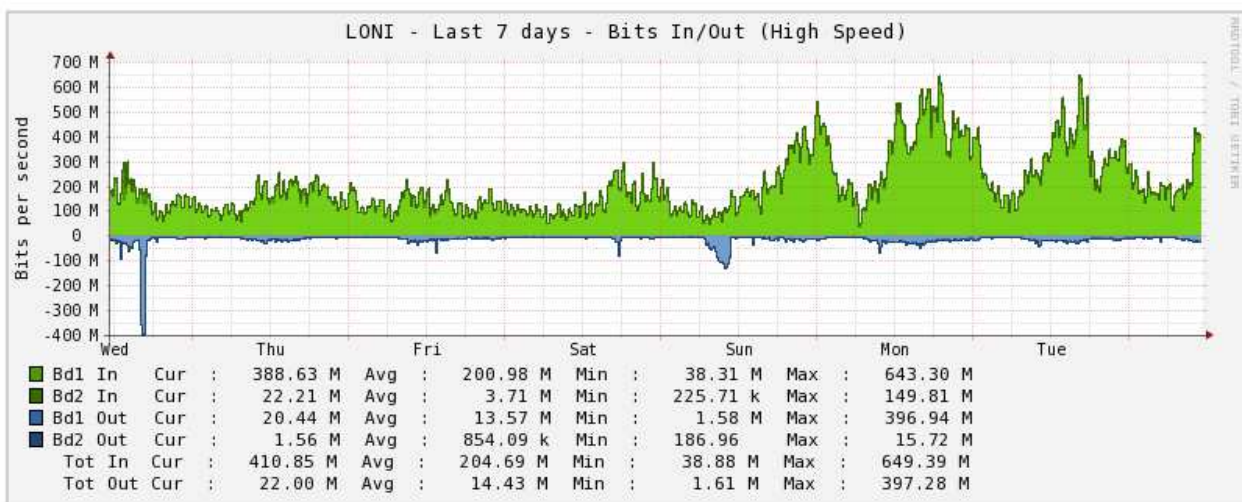

Network Map created with [PHP Network Weathermap v0.98](#)

Created: Aug 02 2018 13:48:05
Oldest Data: Aug 02 2018 13:40:00
Newest Data: Aug 02 2018 13:45:00

Coronna Zone Traffic Flow

Network Map created with [PHP Network Weathermap v0.98](#)

Created: Aug 02 2018 13:43:c
Oldest Data: Aug 02 2018 13:35:c
Newest Data: Aug 02 2018 13:40:c

Roundhouse Traffic Flow

Network Map created with [PHP Network Weathermap v0.98](#)

UNIVERSITY of LOUISIANA LAFAYETTE

[View Last 24 Hours](#)

[View Last 3](#)

ISP Traffic Flow - Last 7 Days

Network Map created with [PHP Network Weathermap v0.98](#)

Created: Aug 02 2018 13:55:04
Oldest Data: Aug 02 2018 13:50:00
Newest Data: Aug 02 2018 13:50:00