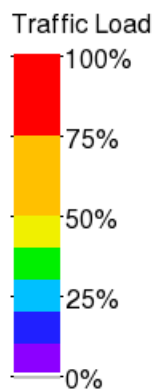

Network Map created with [PHP Network Weathermap v0.98](#)

Created: Aug 02 2018 13:51:03
Oldest Data: Aug 02 2018 13:45:00
Newest Data: Aug 02 2018 13:45:00

Parker Zone Traffic Flow

Network Map created with [PHP Network Weathermap v0.98](#)

Created: Aug 02 2018 13:44:07
Oldest Data: Aug 02 2018 13:35:00
Newest Data: Aug 02 2018 13:40:00

Traffic Load

UNIVERSITY of LOUISIANA

L A F A Y E T T E

Research Traffic Flow

Network Map created with [PHP Network Weathermap v0.98](#)

Created: Aug 02 2018 13:52:04
Oldest Data: Aug 02 2018 13:45:00
Newest Data: Aug 02 2018 13:50:00

Stephens Zone Traffic Flow