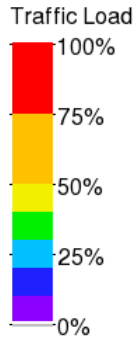

Created: Aug 15 2018 11:13:07
Oldest Data: Aug 15 2018 11:10:00
Newest Data: Aug 15 2018 11:10:00

UNIVERSITY of LOUISIANA LAFAYETTE

Athletics Zone Traffic Flow

Created: Aug 02 2018 13:53:04
Oldest Data: Aug 02 2018 13:45:00
Newest Data: Aug 02 2018 13:50:00