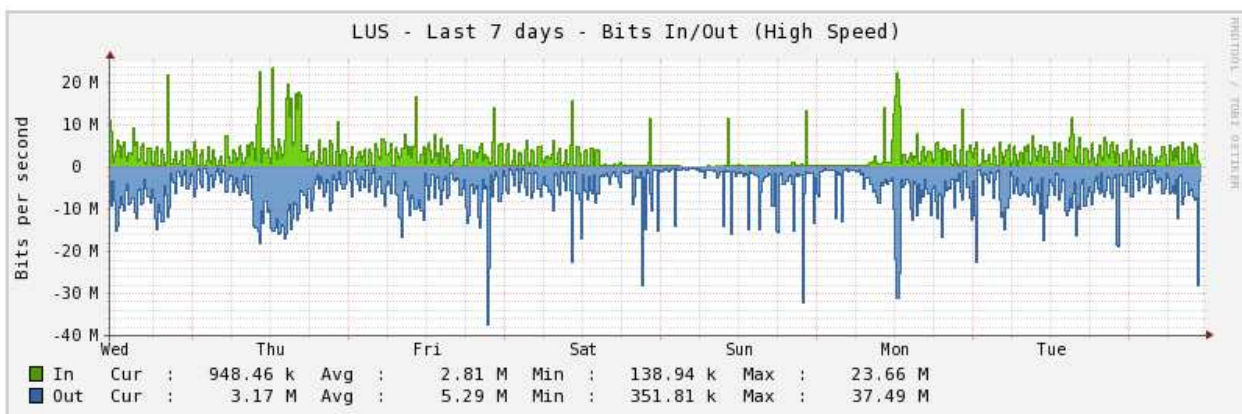

Network Map created with [PHP Network Weathermap v0.98](#)

Created: Aug 02 2018 13:48:05
Oldest Data: Aug 02 2018 13:40:00
Newest Data: Aug 02 2018 13:45:00

Coronna Zone Traffic Flow

Network Map created with [PHP Network Weathermap v0.98](#)

Created: Aug 02 2018 13:43:c
Oldest Data: Aug 02 2018 13:35:c
Newest Data: Aug 02 2018 13:40:c

Roundhouse Traffic Flow

Network Map created with [PHP Network Weathermap v0.98](#)

UNIVERSITY of LOUISIANA LAFAYETTE

[View Last 24 Hours](#)

[View Last 3](#)

ISP Traffic Flow - Last 7 Days

Network Map created with [PHP Network Weathermap v0.98](#)

Created: Aug 02 2018 13:55:04
Oldest Data: Aug 02 2018 13:50:00
Newest Data: Aug 02 2018 13:50:00