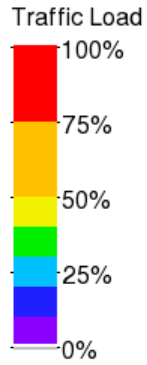

Network Map created with [PHP Network Weathermap v0.98](#)