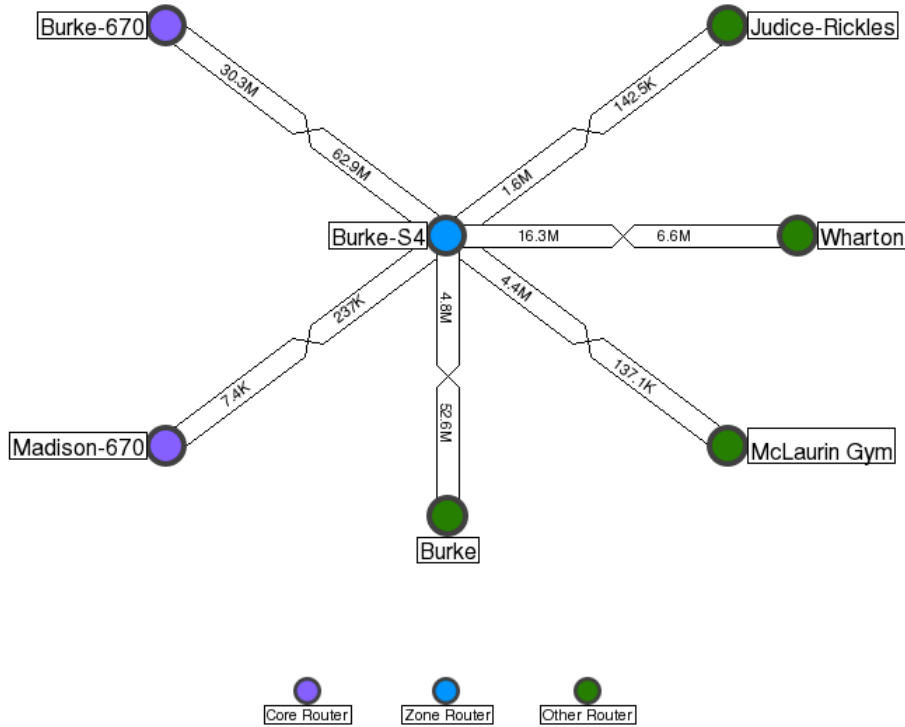

Network Map created with [PHP Network Weathermap v0.98](#)

Created: Aug 02 2018 13:56:06
Oldest Data: Aug 02 2018 13:50:00
Newest Data: Aug 02 2018 13:55:00

Angelle Zone Traffic Flow

Network Map created with [PHP Network Weathermap v0.98](#)

Created: Aug 15 2018 11:13:07
Oldest Data: Aug 15 2018 11:10:00
Newest Data: Aug 15 2018 11:10:00

UNIVERSITY of LOUISIANA LAFAYETTE

Athletics Zone Traffic Flow

Created: Aug 02 2018 13:53:04
Oldest Data: Aug 02 2018 13:45:00
Newest Data: Aug 02 2018 13:50:00

Burke Zone Traffic Flow

Network Map created with [PHP Network Weathermap v0.98](#)

Created: Aug 02 2018 13:50:05
Oldest Data: Aug 02 2018 13:45:00
Newest Data: Aug 02 2018 13:45:00

Conference Center Zone Traffic Flow

Created: Aug 02 2018 13:43:c
Oldest Data: Aug 02 2018 13:35:c
Newest Data: Aug 02 2018 13:40:c

Roundhouse Traffic Flow

Network Map created with [PHP Network Weathermap v0.98](#)

UNIVERSITY of LOUISIANA LAFAYETTE