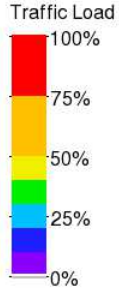

Created: Aug 02 2018 13:43:c
Oldest Data: Aug 02 2018 13:35:c
Newest Data: Aug 02 2018 13:40:c

Roundhouse Traffic Flow