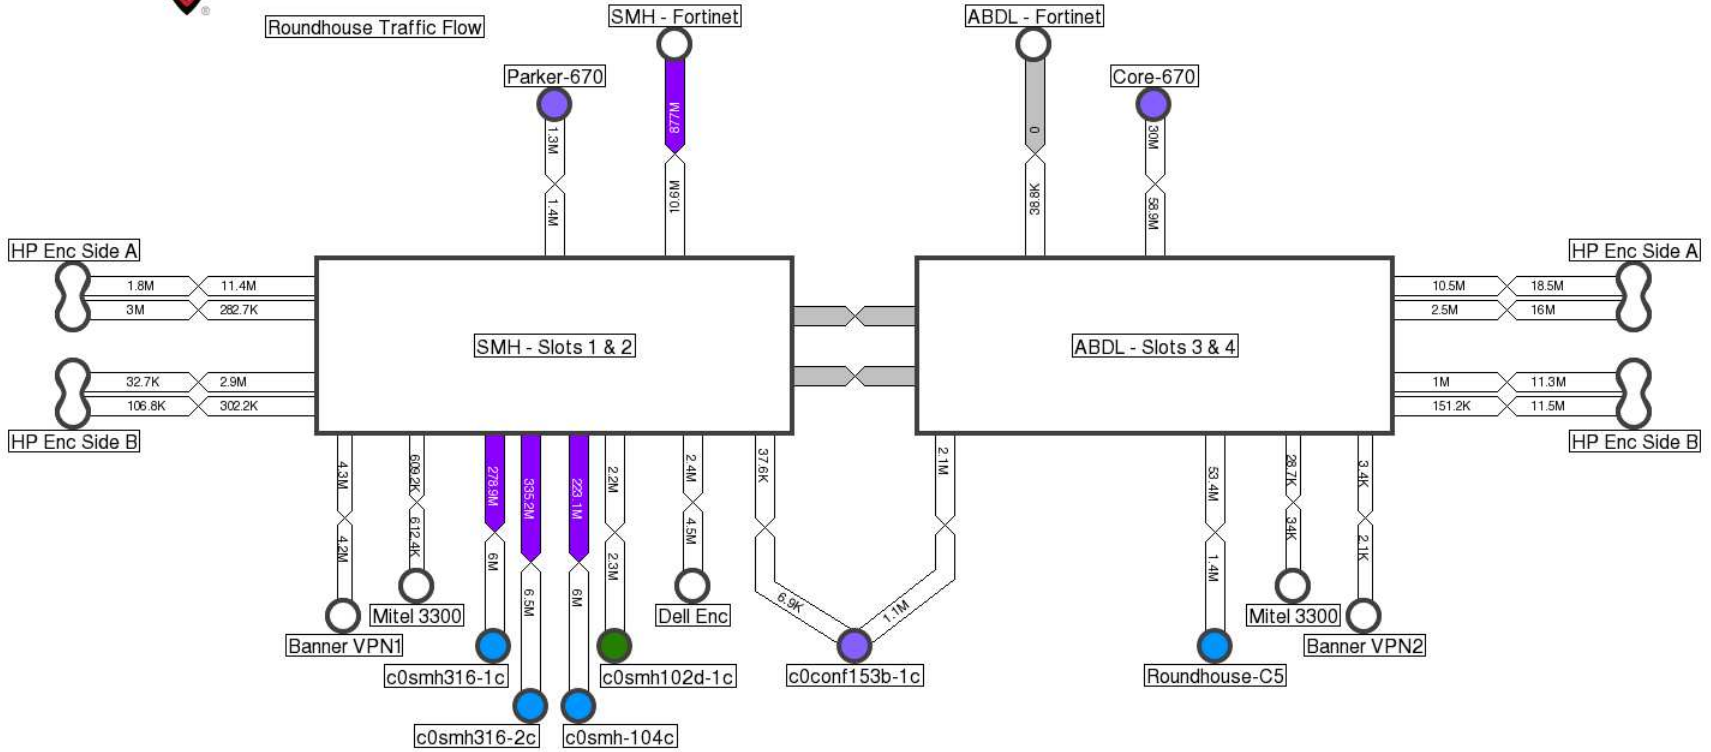

Burke Zone Traffic Flow

Network Map created with [PHP Network Weathermap v0.98](#)

Created: Aug 02 2018 13:50:05
Oldest Data: Aug 02 2018 13:45:00
Newest Data: Aug 02 2018 13:45:00

Conference Center Zone Traffic Flow

Network Map created with [PHP Network Weathermap v0.98](#)

Created: Aug 02 2018 13:48:05
Oldest Data: Aug 02 2018 13:40:00
Newest Data: Aug 02 2018 13:45:00

Coronna Zone Traffic Flow

Network Map created with [PHP Network Weathermap v0.98](#)

Created: Aug 02 2018 13:43:c
Oldest Data: Aug 02 2018 13:35:c
Newest Data: Aug 02 2018 13:40:c

Roundhouse Traffic Flow

Network Map created with [PHP Network Weathermap v0.98](#)

UNIVERSITY of LOUISIANA LAFAYETTE

[View Last 24 Hours](#)

[View Last 3](#)

ISP Traffic Flow - Last 7 Days

Network Map created with [PHP Network Weathermap v0.98](#)

Created: Aug 02 2018 13:55:04
Oldest Data: Aug 02 2018 13:50:00
Newest Data: Aug 02 2018 13:50:00