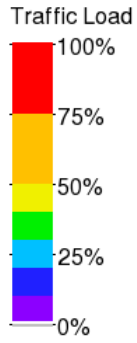

Created: Aug 02 2018 13:50:05
Oldest Data: Aug 02 2018 13:45:00
Newest Data: Aug 02 2018 13:45:00

Conference Center Zone Traffic Flow