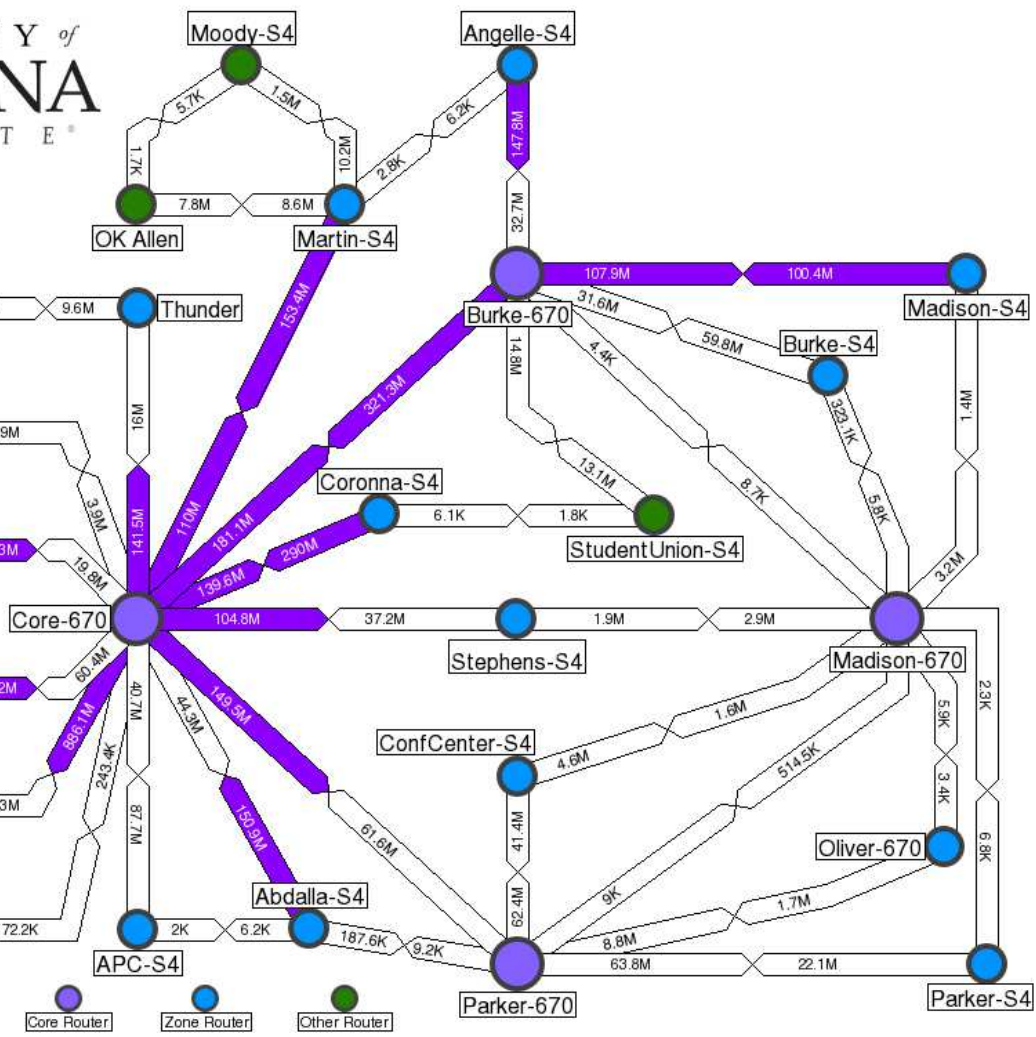

Created: Aug 02 2018 13:42:02
Oldest Data: Aug 02 2018 13:35:00
Newest Data: Aug 02 2018 13:40:00

UNIVERSITY of LOUISIANA LAFAYETTE®

Core Network Traffic Flow

Network Map created with [PHP Network Weathermap v0.98](http://www.php-network-weathermap.com/)

Created: Aug 02 2018 13:45:07

Network Map created with [PHP Network Weathermap v0.98](#)

Created: Aug 02 2018 13:49:05
Oldest Data: Aug 02 2018 13:40:00
Newest Data: Aug 02 2018 13:45:00

Abdalla Zone Traffic Flow

Network Map created with [PHP Network Weathermap v0.98](#)

Created: Aug 02 2018 13:56:06
Oldest Data: Aug 02 2018 13:50:00
Newest Data: Aug 02 2018 13:55:00

Angelle Zone Traffic Flow

Network Map created with [PHP Network Weathermap v0.98](#)

Created: Aug 02 2018 13:52:04
Oldest Data: Aug 02 2018 13:45:00
Newest Data: Aug 02 2018 13:50:00

Stephens Zone Traffic Flow