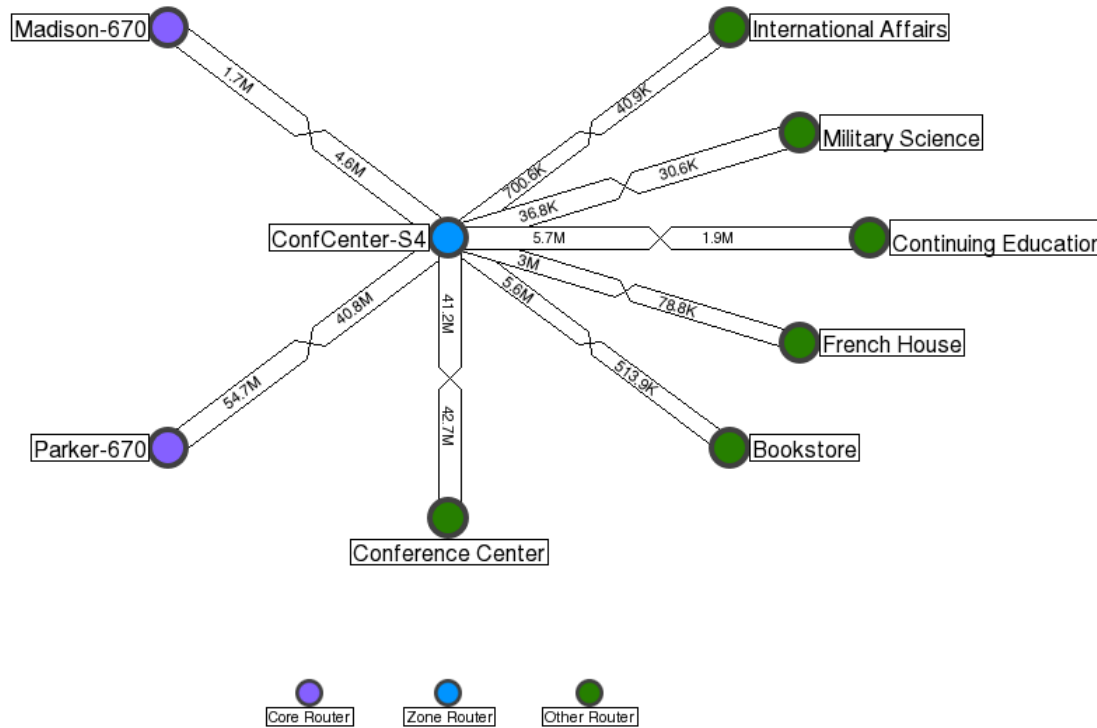

Created: Aug 15 2018 11:13:07
Oldest Data: Aug 15 2018 11:10:00
Newest Data: Aug 15 2018 11:10:00

UNIVERSITY of LOUISIANA LAFAYETTE

Athletics Zone Traffic Flow

Created: Aug 02 2018 13:53:04
Oldest Data: Aug 02 2018 13:45:00
Newest Data: Aug 02 2018 13:50:00

Burke Zone Traffic Flow

Network Map created with [PHP Network Weathermap v0.98](#)

Created: Aug 02 2018 13:50:05
Oldest Data: Aug 02 2018 13:45:00
Newest Data: Aug 02 2018 13:45:00

Conference Center Zone Traffic Flow

Network Map created with [PHP Network Weathermap v0.98](#)

Created: Aug 02 2018 13:48:05
Oldest Data: Aug 02 2018 13:40:00
Newest Data: Aug 02 2018 13:45:00

Coronna Zone Traffic Flow

Network Map created with [PHP Network Weathermap v0.98](#)

Created: Aug 02 2018 13:43:c
Oldest Data: Aug 02 2018 13:35:c
Newest Data: Aug 02 2018 13:40:c

Roundhouse Traffic Flow

Network Map created with [PHP Network Weathermap v0.98](#)

UNIVERSITY of LOUISIANA LAFAYETTE