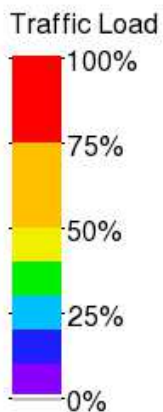

Network Map created with [PHP Network Weathermap v0.98](#)

Created: Aug 02 2018 13:56:06
Oldest Data: Aug 02 2018 13:50:00
Newest Data: Aug 02 2018 13:55:00

Angelle Zone Traffic Flow

Network Map created with [PHP Network Weathermap v0.98](#)

Created: Aug 15 2018 11:13:07
Oldest Data: Aug 15 2018 11:10:00
Newest Data: Aug 15 2018 11:10:00

UNIVERSITY of LOUISIANA LAFAYETTE

Athletics Zone Traffic Flow

Created: Aug 02 2018 13:53:04
Oldest Data: Aug 02 2018 13:45:00
Newest Data: Aug 02 2018 13:50:00