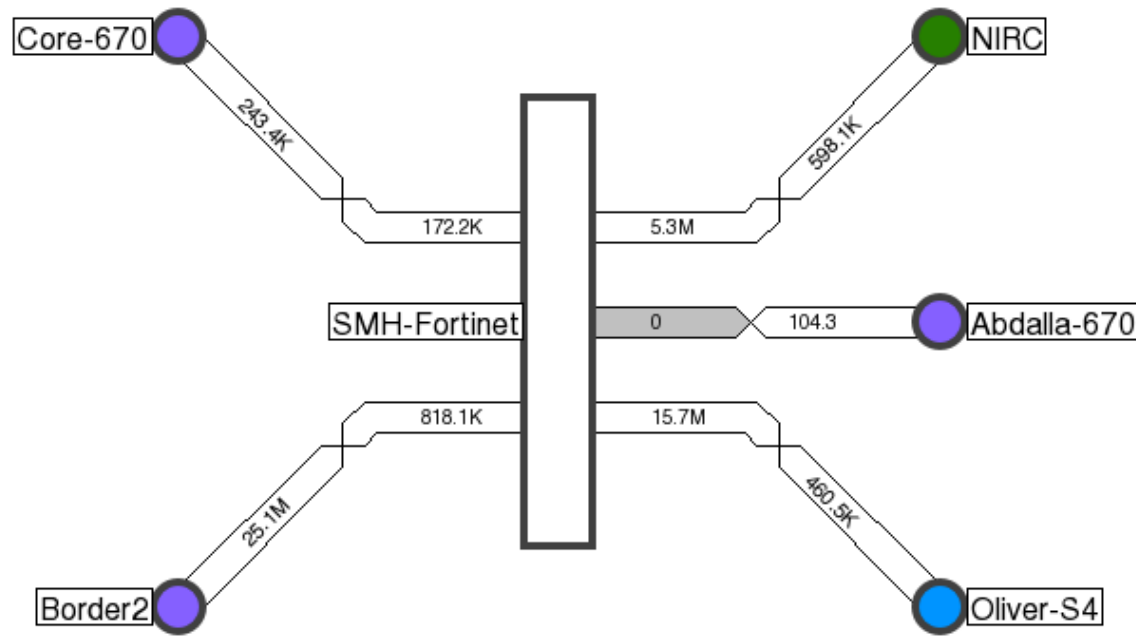

Network Map created with [PHP Network Weathermap v0.98](#)

Created: Aug 02 2018 13:51:03
Oldest Data: Aug 02 2018 13:45:00
Newest Data: Aug 02 2018 13:45:00

Parker Zone Traffic Flow

Network Map created with [PHP Network Weathermap v0.98](#)

Created: Aug 02 2018 13:44:07
Oldest Data: Aug 02 2018 13:35:00
Newest Data: Aug 02 2018 13:40:00

Traffic Load

UNIVERSITY of LOUISIANA

L A F A Y E T T E

Research Traffic Flow

Network Map created with [PHP Network Weathermap v0.98](#)

Created: Aug 02 2018 13:52:04
Oldest Data: Aug 02 2018 13:45:00
Newest Data: Aug 02 2018 13:50:00

Stephens Zone Traffic Flow