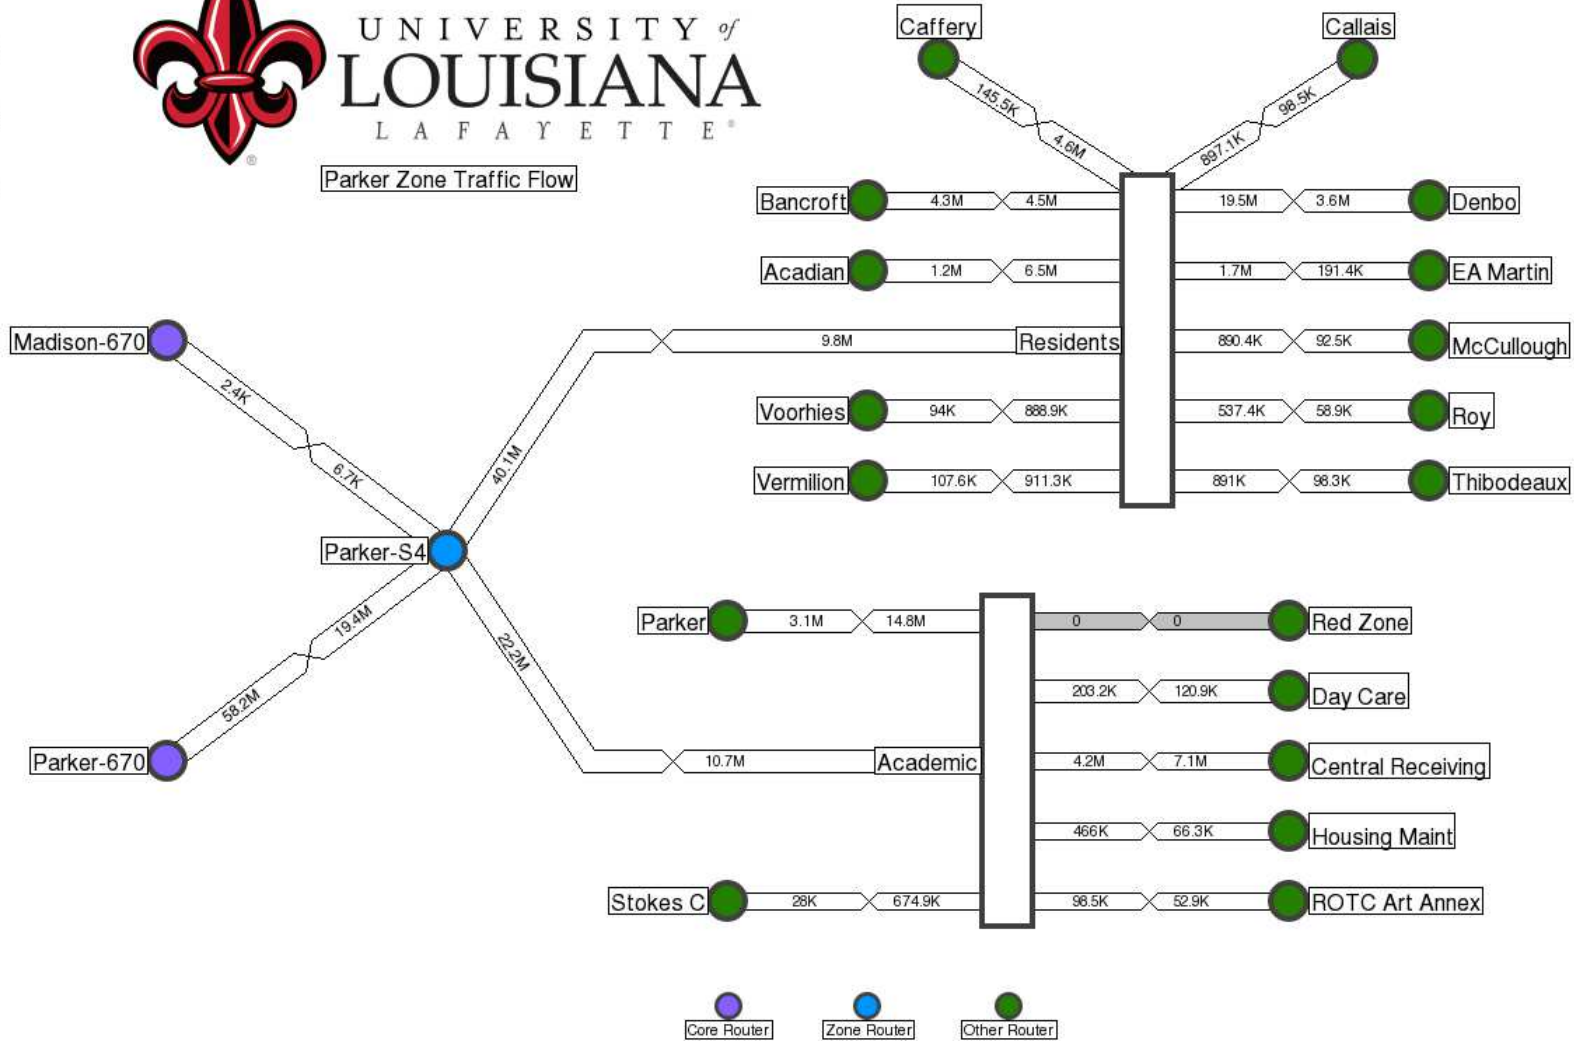

[View Last 24 Hours](#)

[View Last 3](#)

ISP Traffic Flow - Last 7 Days

Network Map created with [PHP Network Weathermap v0.98](#)

Created: Aug 02 2018 13:55:04
Oldest Data: Aug 02 2018 13:50:00
Newest Data: Aug 02 2018 13:50:00

Madison Zone Traffic Flow

Network Map created with [PHP Network Weathermap v0.98](#)

Created: Aug 02 2018 13:47:05
Oldest Data: Aug 02 2018 13:40:00
Newest Data: Aug 02 2018 13:45:00

Martin Zone Traffic Flow

Network Map created with [PHP Network Weathermap v0.98](#)

Created: Aug 02 2018 13:51:03
Oldest Data: Aug 02 2018 13:45:00
Newest Data: Aug 02 2018 13:45:00

Parker Zone Traffic Flow

Network Map created with [PHP Network Weathermap v0.98](#)

Created: Aug 02 2018 13:44:07
Oldest Data: Aug 02 2018 13:35:00
Newest Data: Aug 02 2018 13:40:00

Traffic Load

UNIVERSITY of LOUISIANA

L A F A Y E T T E

Research Traffic Flow

Network Map created with [PHP Network Weathermap v0.98](#)