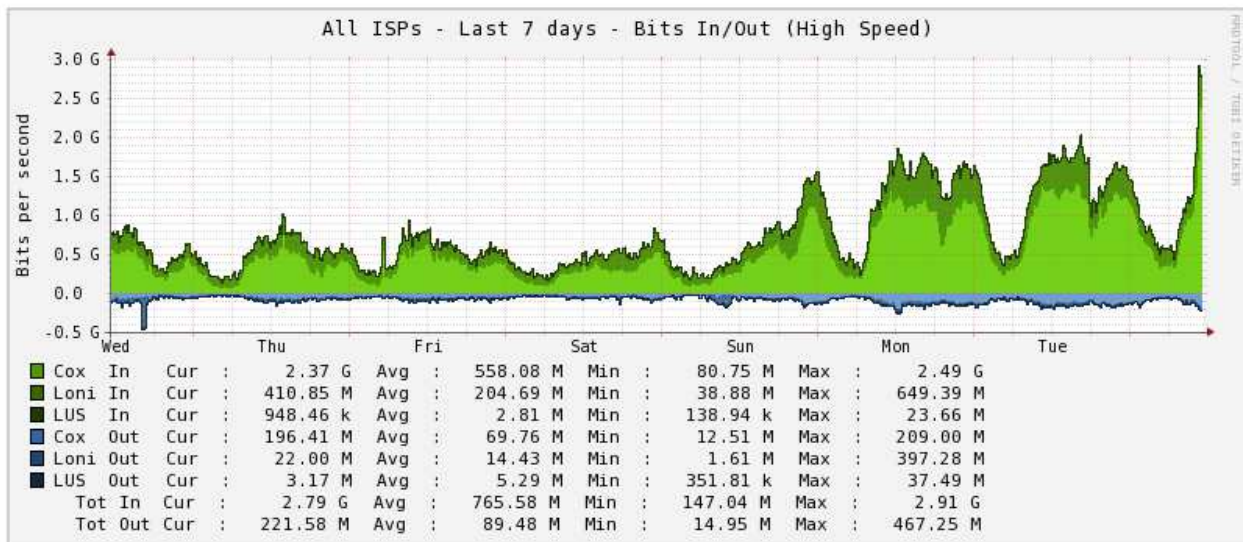

Network Map created with [PHP Network Weathermap v0.98](#)

Created: Aug 02 2018 13:48:05
Oldest Data: Aug 02 2018 13:40:00
Newest Data: Aug 02 2018 13:45:00

Coronna Zone Traffic Flow

Network Map created with [PHP Network Weathermap v0.98](#)

Created: Aug 02 2018 13:43:c
Oldest Data: Aug 02 2018 13:35:c
Newest Data: Aug 02 2018 13:40:c

Roundhouse Traffic Flow

Network Map created with [PHP Network Weathermap v0.98](#)

UNIVERSITY of LOUISIANA LAFAYETTE

[View Last 24 Hours](#)

[View Last 3](#)

ISP Traffic Flow - Last 7 Days

Network Map created with [PHP Network Weathermap v0.98](#)

Created: Aug 02 2018 13:55:04
Oldest Data: Aug 02 2018 13:50:00
Newest Data: Aug 02 2018 13:50:00