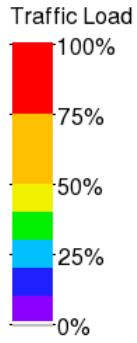

Created: Aug 02 2018 13:48:05
Oldest Data: Aug 02 2018 13:40:00
Newest Data: Aug 02 2018 13:45:00

Coronna Zone Traffic Flow