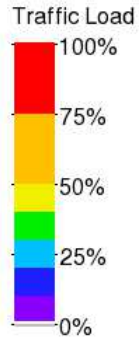

Created: Aug 02 2018 13:47:05
Oldest Data: Aug 02 2018 13:40:00
Newest Data: Aug 02 2018 13:45:00