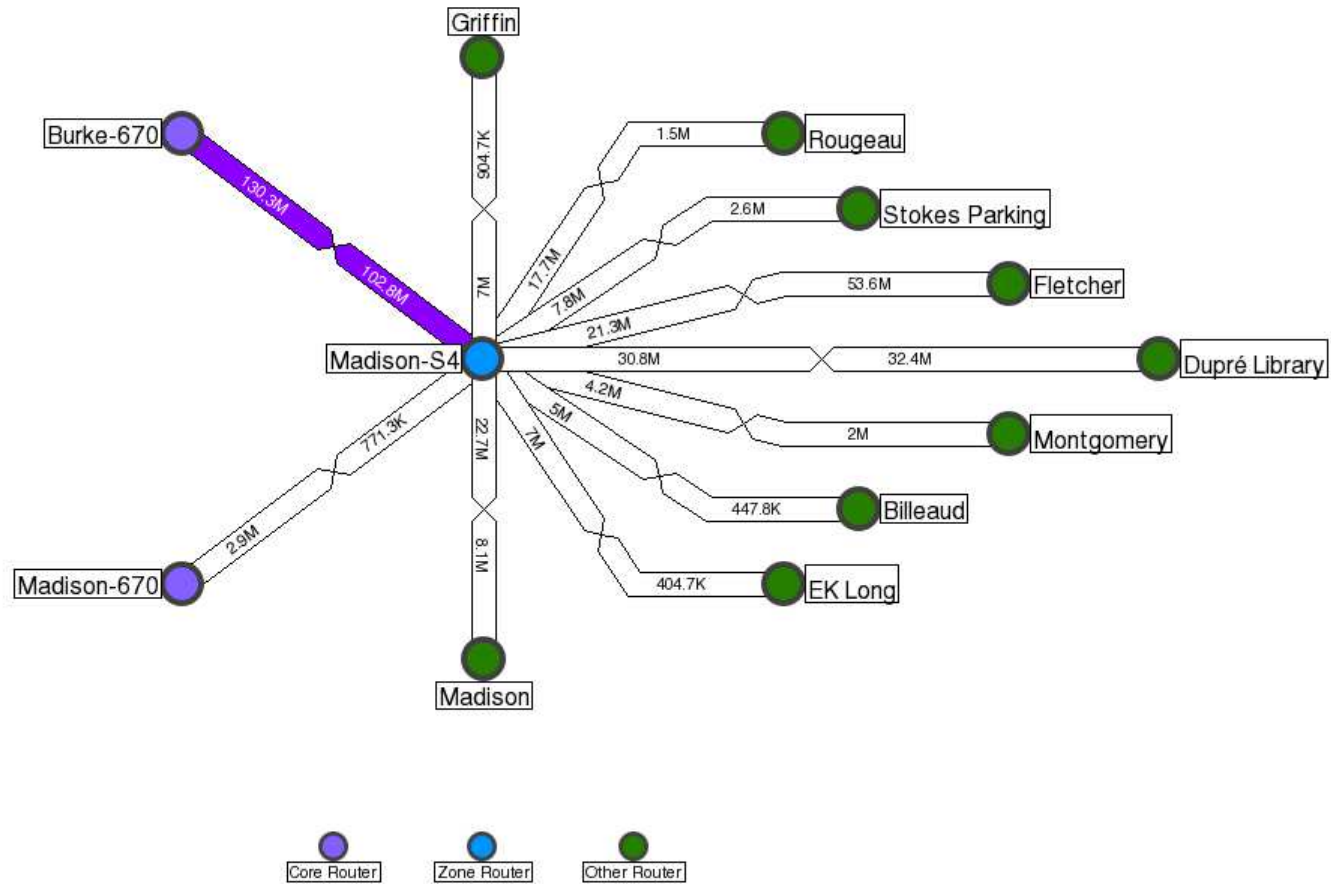

Created: Aug 02 2018 13:43:c
Oldest Data: Aug 02 2018 13:35:c
Newest Data: Aug 02 2018 13:40:c

Roundhouse Traffic Flow

Network Map created with [PHP Network Weathermap v0.98](#)

UNIVERSITY of LOUISIANA LAFAYETTE

[View Last 24 Hours](#)

[View Last 3](#)

ISP Traffic Flow - Last 7 Days

Network Map created with [PHP Network Weathermap v0.98](#)

Created: Aug 02 2018 13:55:04
Oldest Data: Aug 02 2018 13:50:00
Newest Data: Aug 02 2018 13:50:00

Madison Zone Traffic Flow

Network Map created with [PHP Network Weathermap v0.98](#)

Created: Aug 02 2018 13:47:05
Oldest Data: Aug 02 2018 13:40:00
Newest Data: Aug 02 2018 13:45:00

Martin Zone Traffic Flow

Network Map created with [PHP Network Weathermap v0.98](#)

Created: Aug 02 2018 13:51:03
Oldest Data: Aug 02 2018 13:45:00
Newest Data: Aug 02 2018 13:45:00

Parker Zone Traffic Flow

Network Map created with [PHP Network Weathermap v0.98](#)