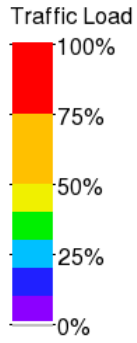

Created: Aug 02 2018 13:49:05
Oldest Data: Aug 02 2018 13:40:00
Newest Data: Aug 02 2018 13:45:00