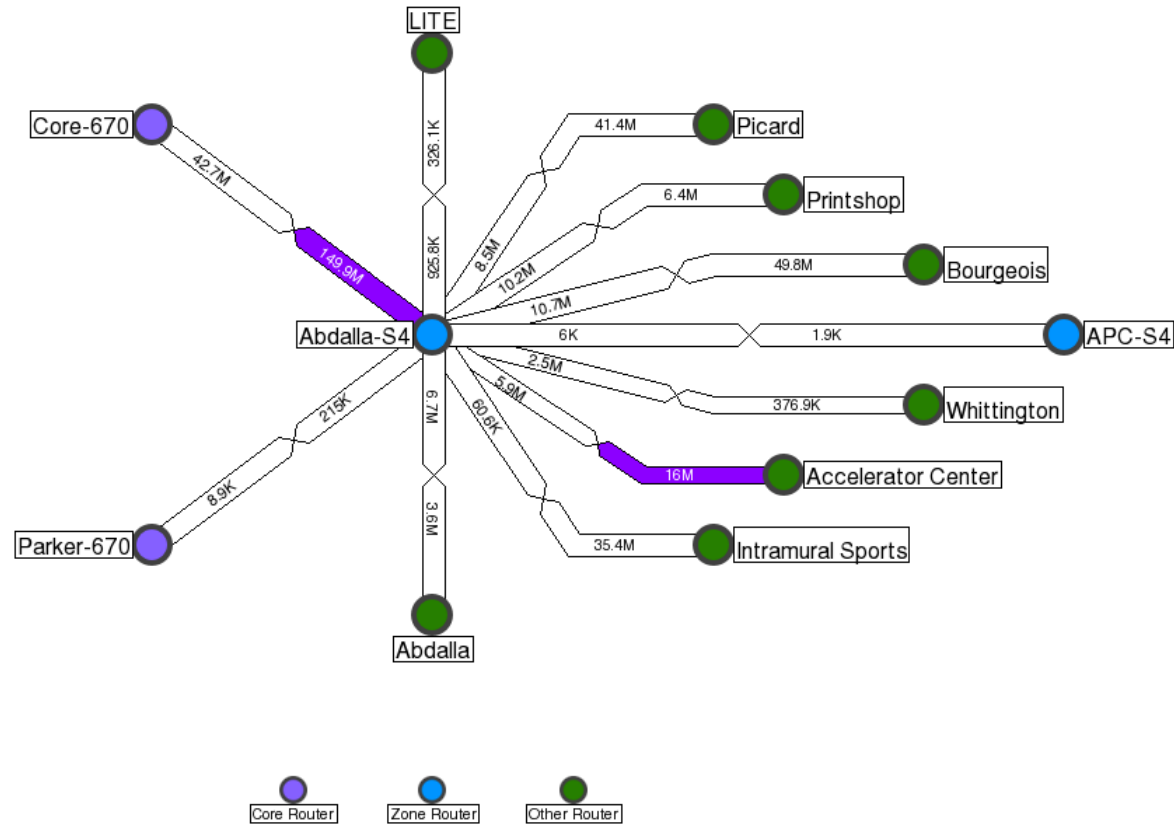

Created: Aug 02 2018 13:45:07

Network Map created with [PHP Network Weathermap v0.98](#)

Created: Aug 02 2018 13:49:05
Oldest Data: Aug 02 2018 13:40:00
Newest Data: Aug 02 2018 13:45:00

Abdalla Zone Traffic Flow

Network Map created with [PHP Network Weathermap v0.98](#)

Created: Aug 02 2018 13:56:06
Oldest Data: Aug 02 2018 13:50:00
Newest Data: Aug 02 2018 13:55:00

Angelle Zone Traffic Flow

Network Map created with [PHP Network Weathermap v0.98](#)

Created: Aug 15 2018 11:13:07
Oldest Data: Aug 15 2018 11:10:00
Newest Data: Aug 15 2018 11:10:00

UNIVERSITY of LOUISIANA LAFAYETTE

Athletics Zone Traffic Flow

Created: Aug 02 2018 13:53:04
Oldest Data: Aug 02 2018 13:45:00
Newest Data: Aug 02 2018 13:50:00

Created: Aug 02 2018 13:44:07
Oldest Data: Aug 02 2018 13:35:00
Newest Data: Aug 02 2018 13:40:00

Traffic Load

UNIVERSITY of LOUISIANA

L A F A Y E T T E

Research Traffic Flow

Network Map created with [PHP Network Weathermap v0.98](#)