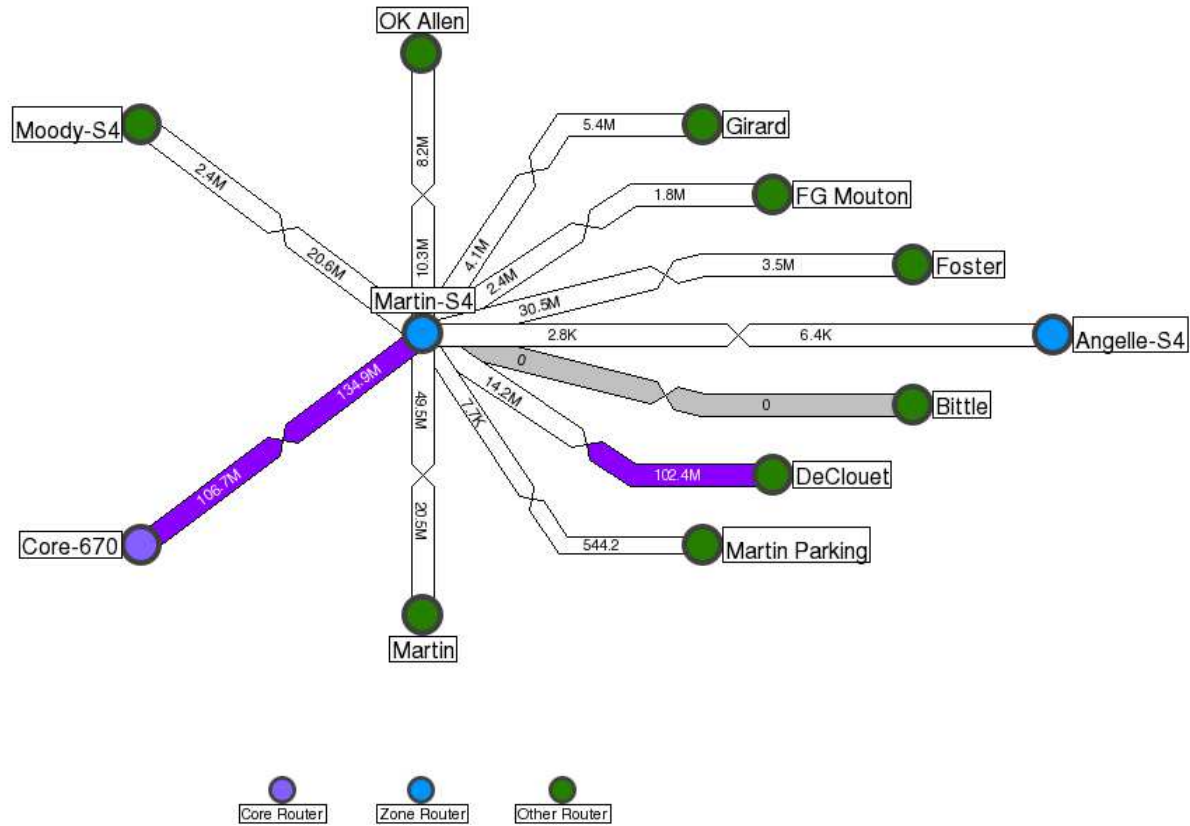

[View Last 24 Hours](#)

[View Last 3](#)

ISP Traffic Flow - Last 7 Days

Network Map created with [PHP Network Weathermap v0.98](#)

Created: Aug 02 2018 13:55:04
Oldest Data: Aug 02 2018 13:50:00
Newest Data: Aug 02 2018 13:50:00

Madison Zone Traffic Flow

Network Map created with [PHP Network Weathermap v0.98](#)

Created: Aug 02 2018 13:47:05
Oldest Data: Aug 02 2018 13:40:00
Newest Data: Aug 02 2018 13:45:00

Martin Zone Traffic Flow

Network Map created with [PHP Network Weathermap v0.98](#)

Created: Aug 02 2018 13:51:03
Oldest Data: Aug 02 2018 13:45:00
Newest Data: Aug 02 2018 13:45:00

Parker Zone Traffic Flow

Network Map created with [PHP Network Weathermap v0.98](#)

Created: Aug 02 2018 13:44:07
Oldest Data: Aug 02 2018 13:35:00
Newest Data: Aug 02 2018 13:40:00

Traffic Load

UNIVERSITY of LOUISIANA

L A F A Y E T T E

Research Traffic Flow

Network Map created with [PHP Network Weathermap v0.98](#)