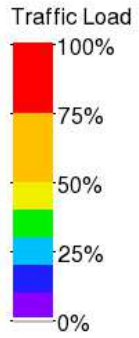

Created: Aug 02 2018 13:42:02
Oldest Data: Aug 02 2018 13:35:00
Newest Data: Aug 02 2018 13:40:00

UNIVERSITY of LOUISIANA LAFAYETTE®

Core Network Traffic Flow

Network Map created with [PHP Network Weathermap v0.98](http://www.php-network-weathermap.com/)