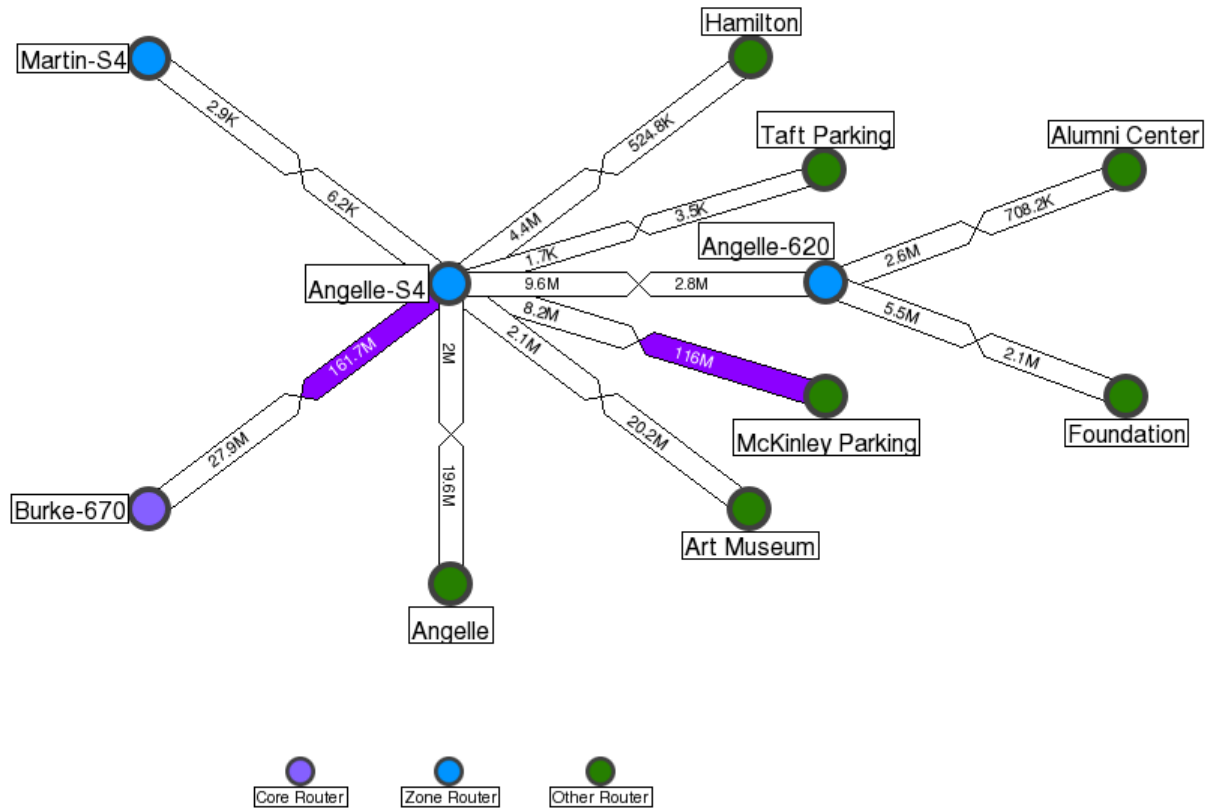

Created: Aug 02 2018 13:45:07

Network Map created with [PHP Network Weathermap v0.98](#)

Created: Aug 02 2018 13:49:05
Oldest Data: Aug 02 2018 13:40:00
Newest Data: Aug 02 2018 13:45:00

Abdalla Zone Traffic Flow

Network Map created with [PHP Network Weathermap v0.98](#)

Created: Aug 02 2018 13:56:06
Oldest Data: Aug 02 2018 13:50:00
Newest Data: Aug 02 2018 13:55:00

Angelle Zone Traffic Flow

Network Map created with [PHP Network Weathermap v0.98](#)

Created: Aug 15 2018 11:13:07
Oldest Data: Aug 15 2018 11:10:00
Newest Data: Aug 15 2018 11:10:00

UNIVERSITY of LOUISIANA LAFAYETTE

Athletics Zone Traffic Flow

Created: Aug 02 2018 13:53:04
Oldest Data: Aug 02 2018 13:45:00
Newest Data: Aug 02 2018 13:50:00

Created: Aug 02 2018 13:44:07
Oldest Data: Aug 02 2018 13:35:00
Newest Data: Aug 02 2018 13:40:00

Traffic Load

UNIVERSITY of LOUISIANA

L A F A Y E T T E

Research Traffic Flow

Network Map created with [PHP Network Weathermap v0.98](#)