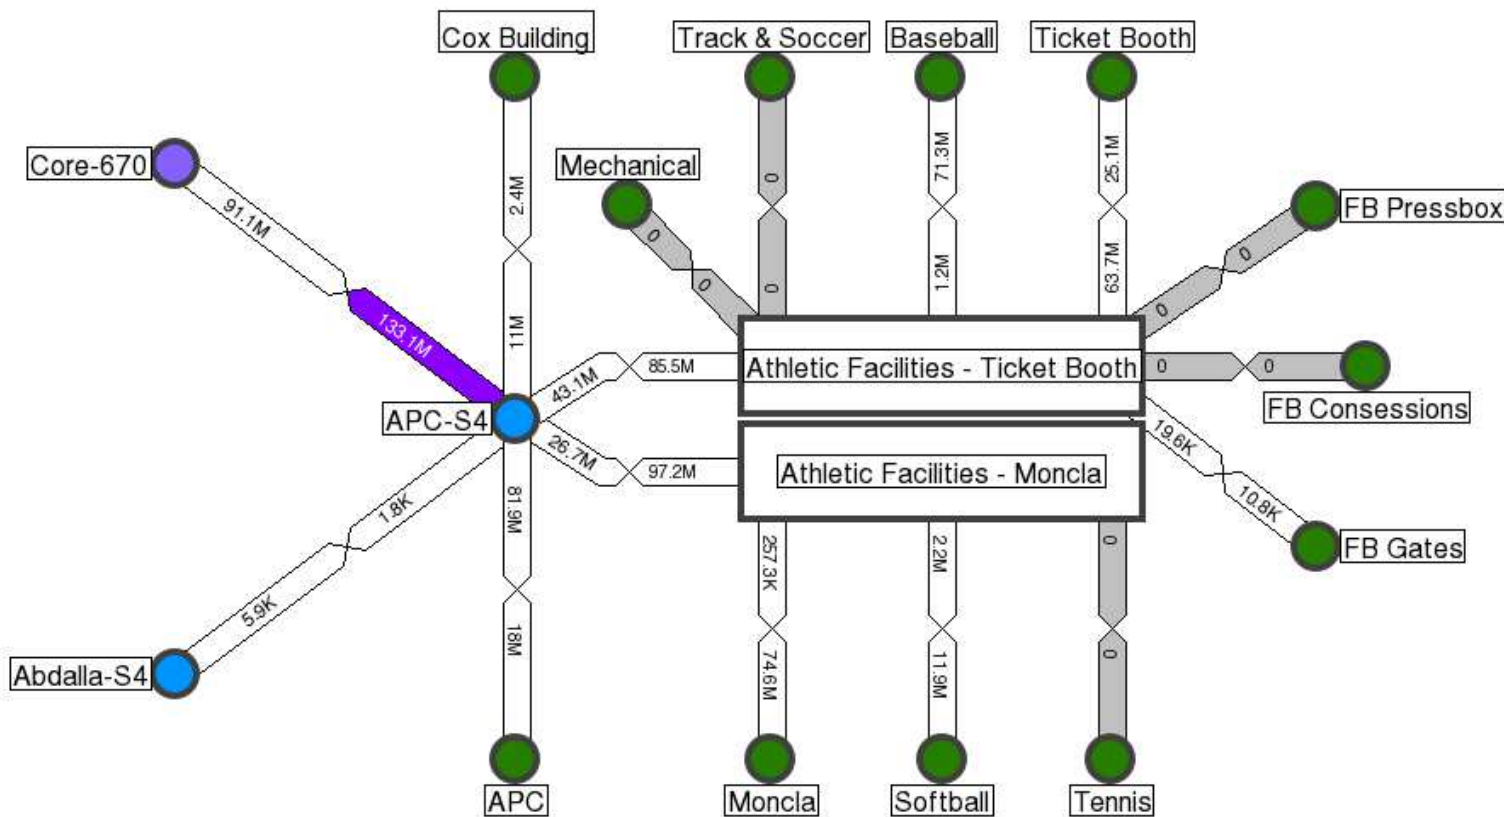

Network Map created with [PHP Network Weathermap v0.98](#)

Created: Aug 02 2018 13:56:06
Oldest Data: Aug 02 2018 13:50:00
Newest Data: Aug 02 2018 13:55:00

Angelle Zone Traffic Flow

Network Map created with [PHP Network Weathermap v0.98](#)

Created: Aug 15 2018 11:13:07
Oldest Data: Aug 15 2018 11:10:00
Newest Data: Aug 15 2018 11:10:00

UNIVERSITY of LOUISIANA LAFAYETTE

Athletics Zone Traffic Flow

Created: Aug 02 2018 13:53:04
Oldest Data: Aug 02 2018 13:45:00
Newest Data: Aug 02 2018 13:50:00

Burke Zone Traffic Flow

Network Map created with [PHP Network Weathermap v0.98](#)

Created: Aug 02 2018 13:50:05
Oldest Data: Aug 02 2018 13:45:00
Newest Data: Aug 02 2018 13:45:00

Conference Center Zone Traffic Flow

Created: Aug 02 2018 13:44:07
Oldest Data: Aug 02 2018 13:35:00
Newest Data: Aug 02 2018 13:40:00

Traffic Load

UNIVERSITY of LOUISIANA

L A F A Y E T T E

Research Traffic Flow

Network Map created with [PHP Network Weathermap v0.98](#)